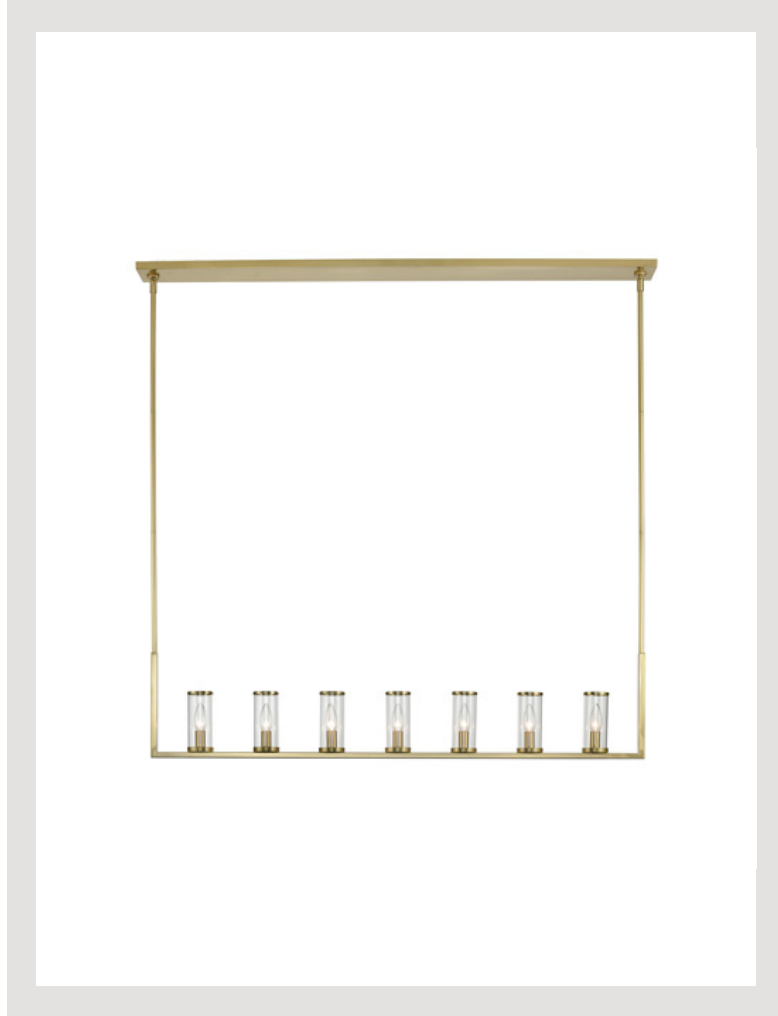

alora

P. 1.833.MY ALORA (692.5672)

CANADA: 102-19028 27TH Ave. - Surrey, BC V3Z 5T1

USA: 3035 E. Lone Mountain Rd - Las Vegas, NV, 89081

REVOLVE

LP309007NBCG

FIXTURE DIMENSIONS	47.3"L x 4.3"W x 10.4"H
HEIGHT FROM CENTER	-
WEIGHT	-
GLASS	Clear Glass
MATERIAL	Steel
CANOPY SIZE	49.2"L x 4.3"W x 0.8"H
LAMPING	7 x 60W, E12
VOLTAGE	120V
WIRE / CORD LENGTH	144" 6 x 12" + 2 x 6"
CORD TYPE	-
MINIMUM HANG HEIGHT	19"
INSTALL OPTIONS	-
ADA COMPLIANT	-
CERTIFICATION	UL
UPC	841387002733
PACKAGE SIZE	-
PACKAGE WEIGHT	-

[D - Diameter, L - Length, W - Width, H - Height, E - Extension]

AVAILABLE FINISHES:

*For complete warranty terms, please visit:
www.aloralighting.com/warranty