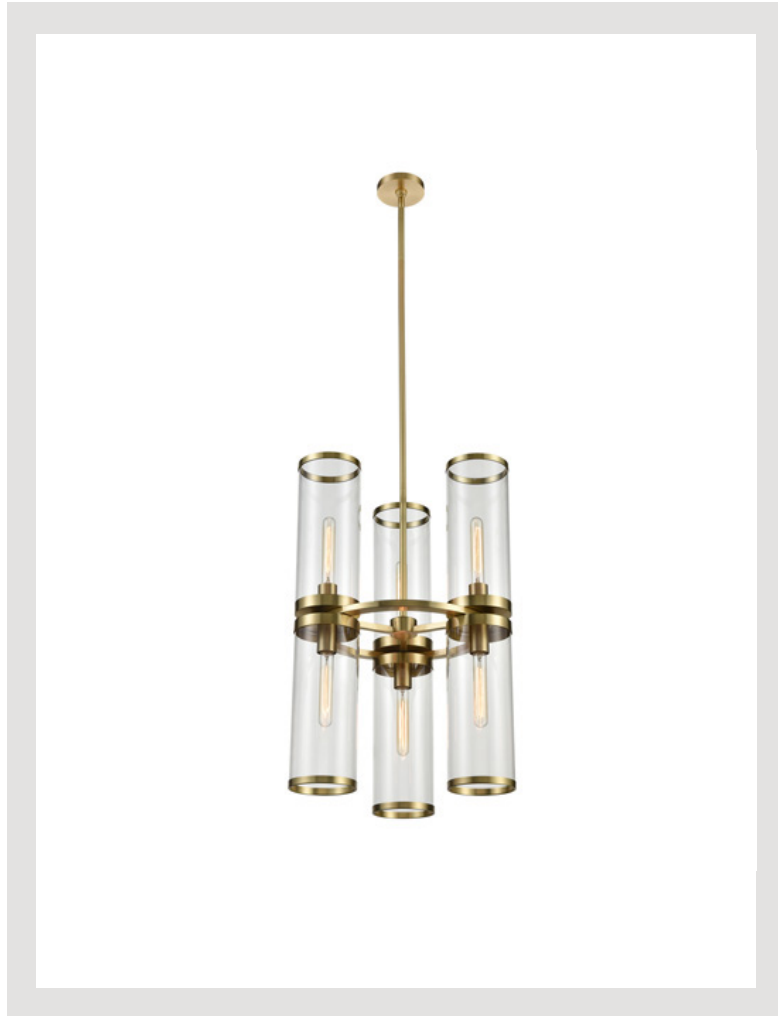

Revolve II

CH311633NBCG

FIXTURE DIMENSIONS	18.4"D x 28.6"H
HEIGHT FROM CENTER	-
WEIGHT	-
GLASS	Clear Glass
MATERIAL	Steel
CANOPY SIZE	4.8"D x 0.8"H
LAMPING	6 x 60W, E26
VOLTAGE	120V
WIRE / CORD LENGTH	144" 3 x 12" + 1 x 6"
CORD TYPE	-
MINIMUM HANG HEIGHT	47"
INSTALL OPTIONS	-
ADA COMPLIANT	-
CERTIFICATION	UL
UPC	841387003174
PACKAGE SIZE	-
PACKAGE WEIGHT	-

[D - Diameter, L - Length, W - Width, H - Height, E - Extension]

AVAILABLE FINISHES:

NBCG
Natural Brass
Clear Glass

UBCG
Urban Bronze
Clear Glass

PNCG
Polished Nickel
Clear Glass

*For complete warranty terms, please visit:
www.aloralighting.com/warranty