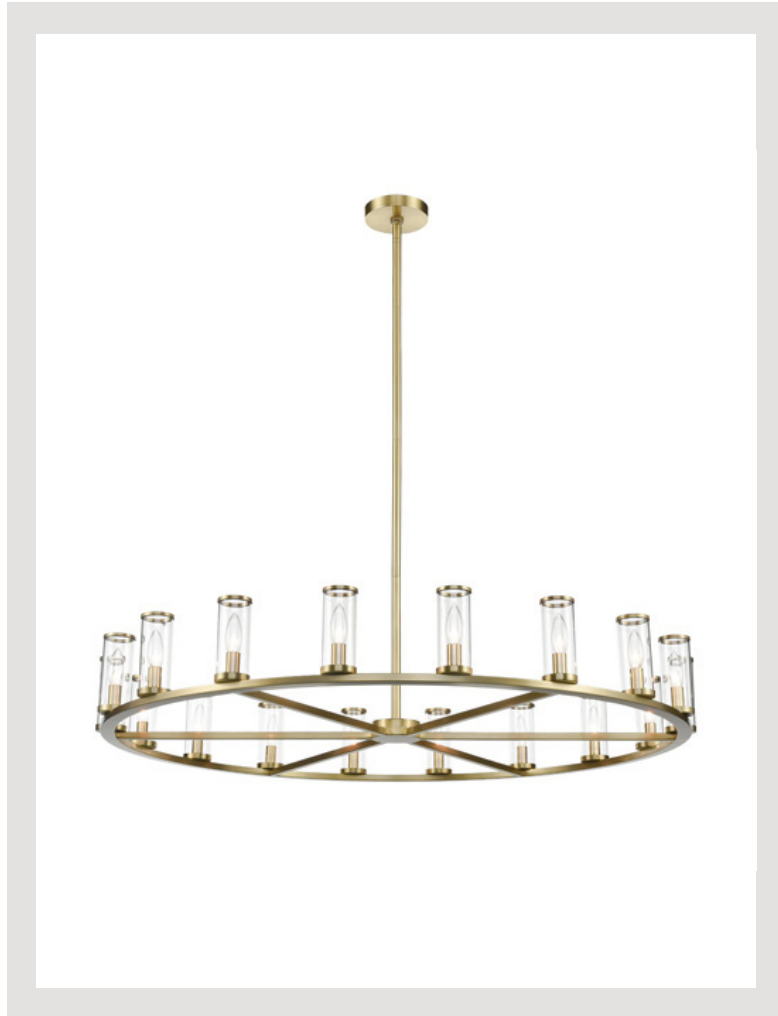

# alora

P. 1.833.MY ALORA (692.5672)

CANADA: 102-19028 27<sup>TH</sup> Ave. - Surrey, BC V3Z 5T1

USA: 3035 E. Lone Mountain Rd - Las Vegas, NV, 89081

## REVOLVE CH309018NBCG

FIXTURE DIMENSIONS	47.4"D x 6.6"H
HEIGHT FROM CENTER	-
WEIGHT	-
GLASS	Clear Glass
MATERIAL	Steel
CANOPY SIZE	4.8"D x 0.8"H
LAMPING	18 x 60W, E12
VOLTAGE	120V
WIRE / CORD LENGTH	144"  3 x 12" + 1 x 6"
CORD TYPE	-
MINIMUM HANG HEIGHT	-
INSTALL OPTIONS	-
ADA COMPLIANT	-
CERTIFICATION	UL
UPC	841387002573
PACKAGE SIZE	-
PACKAGE WEIGHT	-