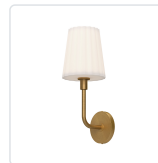

alora mood

P. 1.855.855.8926

CANADA: 102-19028 27th Ave. - Surrey, BC V3Z 5T1

USA: 3035 E. Lone Mountain Rd - Las Vegas, NV, 89081

PLISSE WV628107AGOP

FIXTURE DIMENSIONS	W7" x H18" x E7-7/8"
HEIGHT FROM CENTER	15-1/2"
EXTENSION	7-7/8"
LAMP TYPE	E26
MAX WATTAGE	60W
BULB QTY	1
BULBS INCLUDED	No
RECOMMENDED BULB TYPE	A19
VOLTAGE	120V
GLASS DETAILS	Opal Glass
MATERIAL	Glass; Steel;
INSTALL OPTIONS	Up
LOCATION	Damp
BARCODE	UPC 69175907706
CANOPY DIMENSIONS	D5-1/8" x E7/8"
FINISH OPTION(S)	Aged Gold; Opal Matte Glass;
BRAND	Alora Mood

[D - Diameter, L - Length, W - Width, H - Height, E - Extension]

AVAILABLE FINISHES:

WV628107AGOP

*For complete warranty terms, please visit: www.aloralighting.com/warranty