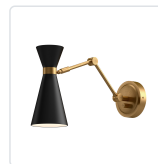

alora mood

P. 1.855.855.8926

CANADA: 102-19028 27th Ave. - Surrey, BC V3Z 5T1

USA: 3035 E. Lone Mountain Rd - Las Vegas, NV, 89081

BLAKE WV574524MBAG

FIXTURE DIMENSIONS	W4-3/8" x H12-1/4" x E20"
EXTENSION	20"
LAMP TYPE	E26
MAX WATTAGE	60W
BULB QTY	1
BULBS INCLUDED	No
RECOMMENDED BULB TYPE	A19
VOLTAGE	120V
DIMMABLE	Full Range Dimmer Switch
SWITCH	Full Range Dimmer Switch
SHADE DIMENSIONS	D4-3/8" x H12-1/4"
MATERIAL	Aluminum; Steel;
INSTALL OPTIONS	Down Only
LOCATION	Damp
BARCODE	UPC 69175907647
CANOPY DIMENSIONS	D4-3/4" x E1-3/8"
FINISH OPTION(S)	Aged Gold; Matte Black;
BRAND	Alora Mood

[D - Diameter, L - Length, W - Width, H - Height, E - Extension]

AVAILABLE FINISHES:

WV574524MBAG

*For complete warranty terms, please visit: www.aloralighting.com/warranty

WWW.ALORAMOOD.COM