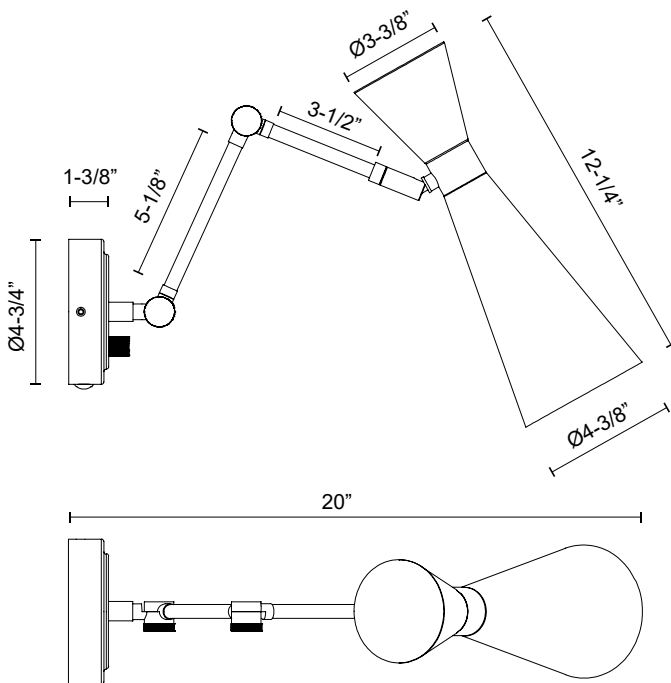

alora mood

P. 1.855.855.8926

CANADA: 102-19028 27th Ave. - Surrey, BC V3Z 5T1

USA: 3035 E. Lone Mountain Rd - Las Vegas, NV, 89081

BLAKE WV574524MBAG

FIXTURE DIMENSIONS	W4-3/8" x H12-1/4" x E20"
EXTENSION	20"
LAMP TYPE	E26
MAX WATTAGE	60W
BULB QTY	1
BULBS INCLUDED	No
RECOMMENDED BULB TYPE	A19
VOLTAGE	120V
DIMMABLE	Full Range Dimmer Switch
SWITCH	Full Range Dimmer Switch
SHADE DIMENSIONS	D4-3/8" x H12-1/4"
MATERIAL	Aluminum; Steel;
INSTALL OPTIONS	Down Only
LOCATION	Damp
BARCODE	UPC 69175907647
CANOPY DIMENSIONS	D4-3/4" x E1-3/8"
FINISH OPTION(S)	Aged Gold; Matte Black;
BRAND	Alora Mood

[D - Diameter, L - Length, W - Width, H - Height, E - Extension]

AVAILABLE FINISHES:

WV574524MBAG

*For complete warranty terms, please visit: www.aloralighting.com/warranty

WWW.ALORAMOOD.COM