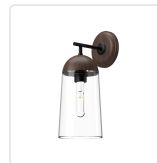

alora mood

P. 1.855.855.8926

CANADA: 102-19028 27th Ave. - Surrey, BC V3Z 5T1

USA: 3035 E. Lone Mountain Rd - Las Vegas, NV, 89081

EMIL WV542007MBWT

FIXTURE DIMENSIONS	W6" x H14-7/8" x E7-3/4"
HEIGHT FROM CENTER	12-3/8"
EXTENSION	7-3/4"
LAMP TYPE	E26
MAX WATTAGE	60W
BULB QTY	1
BULBS INCLUDED	No
RECOMMENDED BULB TYPE	T10
VOLTAGE	120V
GLASS DETAILS	Clear Glass
MATERIAL	Glass; Steel; Wood;
INSTALL OPTIONS	Up/Down
LOCATION	Damp
BARCODE	UPC 69175907499
CANOPY DIMENSIONS	D5-1/8" x E1-1/4"
FINISH OPTION(S)	Walnut; Matte Black;
BRAND	Alora Mood

[D - Diameter, L - Length, W - Width, H - Height, E - Extension]

AVAILABLE FINISHES:

WV542007MBWT

*For complete warranty terms, please visit: www.aloralighting.com/warranty