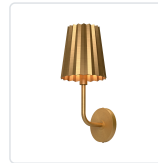

alora mood

P. 1.855.855.8926

CANADA: 102-19028 27th Ave. - Surrey, BC V3Z 5T1

USA: 3035 E. Lone Mountain Rd - Las Vegas, NV, 89081

PLISSE WV528007AG

FIXTURE DIMENSIONS	W7" x H17" x E7-7/8"
HEIGHT FROM CENTER	14-1/2"
EXTENSION	7-7/8"
LAMP TYPE	E26
MAX WATTAGE	60W
BULB QTY	1
BULBS INCLUDED	No
RECOMMENDED BULB TYPE	A19
VOLTAGE	120V
SHADE DIMENSIONS	D7" x H7-7/8"
MATERIAL	Steel
INSTALL OPTIONS	Up
LOCATION	Damp
BARCODE	UPC 69175907417
CANOPY DIMENSIONS	D5-1/8" x E7/8"
FINISH OPTION(S)	Aged Gold
BRAND	Alora Mood

[D - Diameter, L - Length, W - Width, H - Height, E - Extension]

AVAILABLE FINISHES:

WV528007AG

*For complete warranty terms, please visit: www.aloralighting.com/warranty