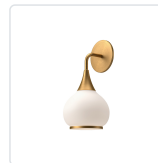

alora mood

P. 1.855.855.8926

CANADA: 102-19028 27th Ave. - Surrey, BC V3Z 5T1

USA: 3035 E. Lone Mountain Rd - Las Vegas, NV, 89081

HAZEL WV524006AGOP

FIXTURE DIMENSIONS	W6-5/8" x H13" x E7"
HEIGHT FROM CENTER	10-5/8"
EXTENSION	7"
LAMP TYPE	E26
MAX WATTAGE	60W
BULB QTY	1
BULBS INCLUDED	No
RECOMMENDED BULB TYPE	A19
VOLTAGE	120V
GLASS DETAILS	Opal Glass
MATERIAL	Aluminum; Glass; Steel;
INSTALL OPTIONS	Up/Down
LOCATION	Damp
BARCODE	UPC 69175907395
CANOPY DIMENSIONS	D4-3/4" x E5/8"
FINISH OPTION(S)	Aged Gold; Opal Matte Glass;
BRAND	Alora Mood

[D - Diameter, L - Length, W - Width, H - Height, E - Extension]

AVAILABLE FINISHES:

WV524006AGOP

*For complete warranty terms, please visit: www.aloralighting.com/warranty