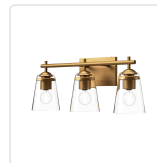

alora mood

P. 1.855.855.8926

CANADA: 102-19028 27th Ave. - Surrey, BC V3Z 5T1

USA: 3035 E. Lone Mountain Rd - Las Vegas, NV, 89081

ADDISON VL638221AGCL

FIXTURE DIMENSIONS	W21-7/8" x H8-3/8" x E6-1/2"
HEIGHT FROM CENTER	6-1/4"
EXTENSION	6-1/2"
LAMP TYPE	E26
MAX WATTAGE	60W
BULB QTY	3
BULBS INCLUDED	No
RECOMMENDED BULB TYPE	A19
VOLTAGE	120V
GLASS DETAILS	Clear Glass
MATERIAL	Aluminum; Glass; Steel;
INSTALL OPTIONS	Up/Down
LOCATION	Damp
BARCODE	UPC 69175907709
CANOPY DIMENSIONS	W7-1/2" x H4-3/4" x E5/8"
FINISH OPTION(S)	Aged Gold; Clear Glass;
BRAND	Alora Mood

[D - Diameter, L - Length, W - Width, H - Height, E - Extension]

AVAILABLE FINISHES:

VL638221AGCL

*For complete warranty terms, please visit: www.aloralighting.com/warranty