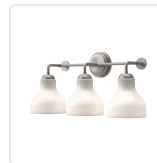

alora mood

P. 1.855.855.8926

CANADA: 102-19028 27th Ave. - Surrey, BC V3Z 5T1

USA: 3035 E. Lone Mountain Rd - Las Vegas, NV, 89081

WESTLAKE VL540322BNGO

FIXTURE DIMENSIONS	W22-1/2" x H10-3/4" x E7-1/2"
HEIGHT FROM CENTER	8-1/2"
EXTENSION	7-1/2"
LAMP TYPE	E26
MAX WATTAGE	60W
BULB QTY	3
BULBS INCLUDED	No
RECOMMENDED BULB TYPE	A19
VOLTAGE	120V
GLASS DETAILS	Glossy Opal Glass
MATERIAL	Glass; Steel;
INSTALL OPTIONS	Up/Down
LOCATION	Damp
BARCODE	UPC 69175907486
CANOPY DIMENSIONS	D4-5/8" x E1-3/8"
FINISH OPTION(S)	Brushed Nickel; Glossy Opal Glass;
BRAND	Alora Mood

[D - Diameter, L - Length, W - Width, H - Height, E - Extension]

AVAILABLE FINISHES:

VL540322BNGO

*For complete warranty terms, please visit: www.aloralighting.com/warranty