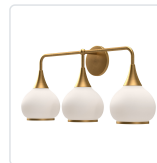

AVAILABLE FINISHES:

VL524326AGOP

*For complete warranty terms, please visit: www.aloralighting.com/warranty