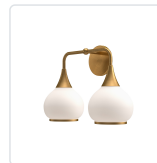

alora mood

P. 1.855.855.8926

CANADA: 102-19028 27th Ave. - Surrey, BC V3Z 5T1

USA: 3035 E. Lone Mountain Rd - Las Vegas, NV, 89081

HAZEL VL524217AGOP

FIXTURE DIMENSIONS	W16-5/8" x H11-7/8" x E7"
HEIGHT FROM CENTER	9-3/8"
EXTENSION	7"
LAMP TYPE	E26
MAX WATTAGE	60W
BULB QTY	2
BULBS INCLUDED	No
RECOMMENDED BULB TYPE	A19
VOLTAGE	120V
GLASS DETAILS	Opal Glass
MATERIAL	Aluminum; Glass; Steel;
INSTALL OPTIONS	Up/Down
LOCATION	Damp
BARCODE	UPC 69175907383
CANOPY DIMENSIONS	D4-3/4" x E5/8"
FINISH OPTION(S)	Aged Gold; Opal Matte Glass;
BRAND	Alora Mood

[D - Diameter, L - Length, W - Width, H - Height, E - Extension]

AVAILABLE FINISHES:

VL524217AGOP

*For complete warranty terms, please visit: www.aloralighting.com/warranty