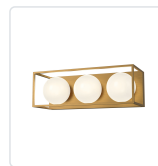

AMELIA VL519319AGOP

FIXTURE DIMENSIONS	W19" x H6-3/8" x E7-3/4"
HEIGHT FROM CENTER	3-1/8"
EXTENSION	7-3/4"
LAMP TYPE	E26
MAX WATTAGE	60W
BULB QTY	3
BULBS INCLUDED	No
RECOMMENDED BULB TYPE	A19
VOLTAGE	120V
GLASS DETAILS	Opal Glass
MATERIAL	Glass; Steel;
INSTALL OPTIONS	Horizontal/Vertical
LOCATION	Damp
BARCODE	UPC 69175907322
FINISH OPTION(S)	Aged Gold; Opal Matte Glass;
BRAND	Alora Mood

[D - Diameter, L - Length, W - Width, H - Height, E - Extension]

AVAILABLE FINISHES:

VL519319AGOP

*For complete warranty terms, please visit: www.aloralighting.com/warranty