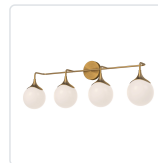

alora mood

P. 1.855.855.8926

CANADA: 102-19028 27th Ave. - Surrey, BC V3Z 5T1

USA: 3035 E. Lone Mountain Rd - Las Vegas, NV, 89081

NOUVEAU VL505136AGOP

| | |
|-----------------------|-------------------------------|
| FIXTURE DIMENSIONS | W35-1/2" x H11-7/8" x E8-1/4" |
| HEIGHT FROM CENTER | 9-1/2" |
| EXTENSION | 8-1/4" |
| LAMP TYPE | E26 |
| MAX WATTAGE | 40W |
| BULB QTY | 4 |
| BULBS INCLUDED | No |
| RECOMMENDED BULB TYPE | A15 |
| VOLTAGE | 120V |
| GLASS DETAILS | Opal Glass |
| MATERIAL | Glass; Steel; |
| INSTALL OPTIONS | Up/Down |
| LOCATION | Damp |
| BARCODE | UPC 69175907266 |
| CANOPY DIMENSIONS | D4-3/4" x E1" |
| FINISH OPTION(S) | Aged Gold; Opal Matte Glass; |
| BRAND | Alora Mood |

[D - Diameter, L - Length, W - Width, H - Height, E - Extension]

AVAILABLE FINISHES:

VL505136AGOP

*For complete warranty terms, please visit: www.aloralighting.com/warranty