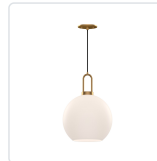

alora mood

P. 1.855.855.8926

CANADA: 102-19028 27th Ave. - Surrey, BC V3Z 5T1

USA: 3035 E. Lone Mountain Rd - Las Vegas, NV, 89081

SOJI PD601710AGOP

FIXTURE DIMENSIONS	D9-7/8" x H14-3/8"
LAMP TYPE	E26
MAX WATTAGE	60W
BULB QTY	1
BULBS INCLUDED	No
RECOMMENDED BULB TYPE	A19
VOLTAGE	120V
GLASS DETAILS	Opal Glass
MATERIAL	Glass; Steel;
WIRE LENGTH	72"
MINIMUM HANG HEIGHT	18"
SLOPED CEILING ADAPTABLE	Yes
LOCATION	Dry
BARCODE	UPC 691759076875
CANOPY DIMENSIONS	D4-3/4" x 3/8"
FINISH OPTION(S)	Aged Gold; Opal Matte Glass;
BRAND	Alora Mood

[D - Diameter, L - Length, W - Width, H - Height, E - Extension]

AVAILABLE FINISHES:

PD601710AGOP

*For complete warranty terms, please visit: www.aloralighting.com/warranty