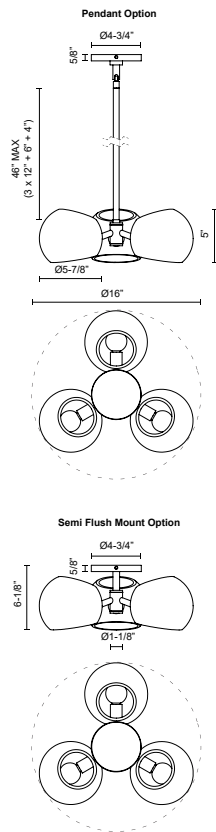

alora mood

P. 1.855.855.8926

CANADA: 102-19028 27th Ave. - Surrey, BC V3Z 5T1

USA: 3035 E. Lone Mountain Rd - Las Vegas, NV, 89081

WILLOW PD548315MBSM

| | |
|--------------------------|----------------------------------|
| FIXTURE DIMENSIONS | D16" x H5" |
| LAMP TYPE | E12 |
| MAX WATTAGE | 60W |
| BULB QTY | 3 |
| BULBS INCLUDED | No |
| RECOMMENDED BULB TYPE | G12.5 |
| VOLTAGE | 120V |
| GLASS DETAILS | Smoked Glass |
| MATERIAL | Glass; Steel; |
| ROD LENGTH | 46" Max (3x12" + 1x6" + 1x4") |
| DIAMETER OF ROD | 5/8" |
| WIRE LENGTH | 60" |
| MINIMUM HANG HEIGHT | 6-1/4" |
| SLOPED CEILING ADAPTABLE | Yes, Up to 90 Degrees |
| LOCATION | Dry |
| BARCODE | UPC 69175907545 |
| CANOPY DIMENSIONS | D4-3/4" x H5/8" |
| FINISH OPTION(S) | Smoked Solid Glass; Matte Black; |
| BRAND | Alora Mood |

[D - Diameter, L - Length, W - Width, H - Height, E - Extension]

AVAILABLE FINISHES:

PD548315MBSM

*For complete warranty terms, please visit: www.aloralighting.com/warranty