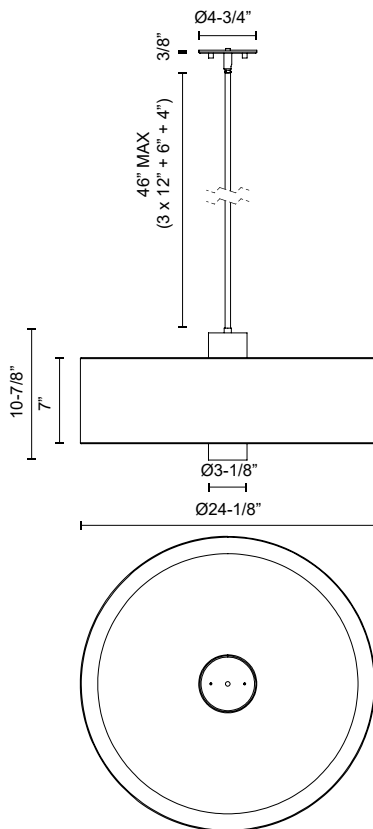

alora mood

P. 1.855.855.8926

CANADA: 102-19028 27th Ave. - Surrey, BC V3Z 5T1

USA: 3035 E. Lone Mountain Rd - Las Vegas, NV, 89081

THEO PD547924AGWL

FIXTURE DIMENSIONS	D24-1/8" x H10-7/8"
LAMP TYPE	E26
MAX WATTAGE	40W
BULB QTY	3
BULBS INCLUDED	No
RECOMMENDED BULB TYPE	A19
VOLTAGE	120V
SHADE DIMENSIONS	D24-1/8" x H7"
MATERIAL	Linen; Steel;
ROD LENGTH	46" Max (3x12" + 1x6" + 1x4")
DIAMETER OF ROD	1/2"
WIRE LENGTH	60"
MINIMUM HANG HEIGHT	18"
SLOPED CEILING ADAPTABLE	Yes, Up to 90 Degrees
LOCATION	Dry
BARCODE	UPC 69175907512
CANOPY DIMENSIONS	D4-3/4" x H3/8"
FINISH OPTION(S)	Aged Gold; WHITE LINEN;
BRAND	Alora Mood

[D - Diameter, L - Length, W - Width, H - Height, E - Extension]

AVAILABLE FINISHES:

PD547924AGWL

*For complete warranty terms, please visit: www.aloralighting.com/warranty