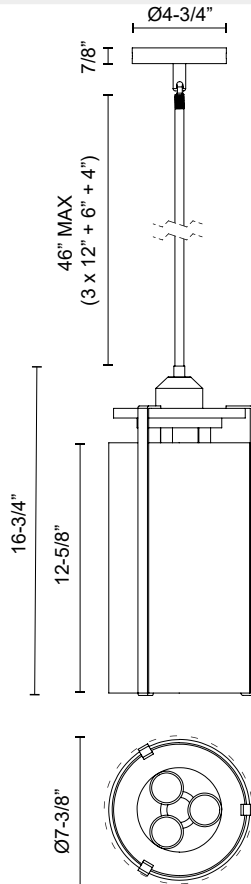

alora mood

P. 1.855.855.8926

CANADA: 19054 28TH Avenue Surrey - BC V3Z 6M3

USA: 3035 E. Lone Mountain Rd - Las Vegas, NV, 89081

BELMONT PD536107

FIXTURE DIMENSIONS	D7-3/8" x H16-3/4"
LAMP TYPE	E26
MAX WATTAGE	60W
BULB QTY	3
BULBS INCLUDED	No
VOLTAGE	120V
GLASS DETAILS	Clear Water Glass
MATERIAL	Aluminum; Glass; Steel;
ROD LENGTH	46" Max (3x12" + 1x6" + 1x4")
DIAMETER OF ROD	1/2"
WIRE LENGTH	60"
MINIMUM HANG HEIGHT	20"
SLOPED CEILING ADAPTABLE	Yes, Up to 45 Degrees
LOCATION	Dry
CANOPY DIMENSIONS	D4-3/4" x H7/8"
BRAND	Alora Mood

[D - Diameter, L - Length, W - Width, H - Height, E - Extension]

AVAILABLE FINISHES:

PD536107AGWC

Aged Gold/Clear
Water Glass

PD536107MBWC

Clear Water
Glass/Matte Black

*For complete warranty terms, please visit: www.aloralighting.com/warranty