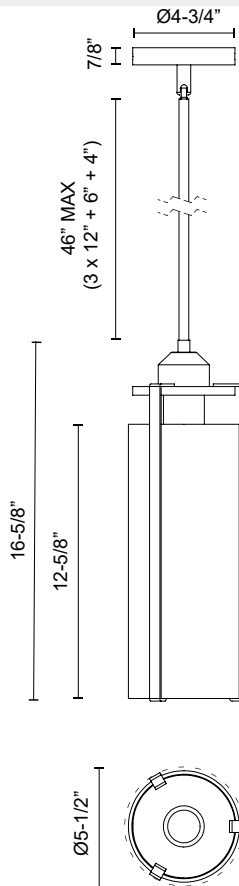

## BELMONT PD536005

FIXTURE DIMENSIONS	D5-1/2" x H16-5/8"
LAMP TYPE	E26
MAX WATTAGE	60W
BULB QTY	1
BULBS INCLUDED	No
VOLTAGE	120V
GLASS DETAILS	Clear Water Glass
MATERIAL	Aluminum; Glass; Steel;
ROD LENGTH	46" Max (3x12" + 1x6" + 1x4")
DIAMETER OF ROD	1/2"
WIRE LENGTH	60"
MINIMUM HANG HEIGHT	20"
SLOPED CEILING ADAPTABLE	Yes, Up to 45 Degrees
LOCATION	Dry
CANOPY DIMENSIONS	D4-3/4" x H7/8"
BRAND	Alora Mood

[ D - Diameter, L - Length, W - Width, H - Height, E - Extension ]

### AVAILABLE FINISHES:

PD536005AGWC

Aged Gold/Clear  
Water Glass

PD536005MBWC

Clear Water  
Glass/Matte Black

\*For complete warranty terms, please visit: [www.aloralighting.com/warranty](http://www.aloralighting.com/warranty)