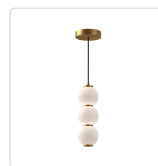

alora mood

P. 1.855.855.8926

CANADA: 102-19028 27th Ave. - Surrey, BC V3Z 5T1

USA: 3035 E. Lone Mountain Rd - Las Vegas, NV, 89081

BIJOU PD530313AGOP

FIXTURE DIMENSIONS	D6-3/8" x H19-3/4"
LIGHT SOURCE	DC LED WITH DRIVER
WATTAGE	18W
DELIVERED LUMENS	1060lm*
VOLTAGE	120V
COLOR TEMPERATURE	3000K
CRI (RA)	90CRI
DIMMABLE	Yes, TRIAC or ELV Dimmer (Not Included)
GLASS DETAILS	Opal Glass
MATERIAL	Aluminum; Glass; Steel;
WIRE LENGTH	72"
MINIMUM HANG HEIGHT	24"
SLOPED CEILING ADAPTABLE	Yes
LOCATION	Dry
BARCODE	UPC 69175907425
CANOPY DIMENSIONS	D5-5/8" x H1-1/4"
FINISH OPTION(S)	Aged Gold; Opal Matte Glass;
BRAND	Alora Mood

[D - Diameter, L - Length, W - Width, H - Height, E - Extension]

AVAILABLE FINISHES:

PD530313AGOP

*For complete warranty terms, please visit: www.aloralighting.com/warranty