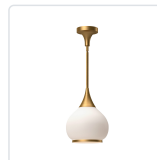

alora mood

P. 1.855.855.8926

CANADA: 102-19028 27th Ave. - Surrey, BC V3Z 5T1

USA: 3035 E. Lone Mountain Rd - Las Vegas, NV, 89081

HAZEL PD524110AGOP

FIXTURE DIMENSIONS	D10-1/8" x H12-3/4"
LAMP TYPE	E26
MAX WATTAGE	60W
BULB QTY	1
BULBS INCLUDED	No
RECOMMENDED BULB TYPE	A19
VOLTAGE	120V
GLASS DETAILS	Opal Glass
MATERIAL	Aluminum; Glass; Steel;
ROD LENGTH	46" Max (3x12" + 1x6" + 1x4")
DIAMETER OF ROD	1/2"
WIRE LENGTH	60"
MINIMUM HANG HEIGHT	24"
SLOPED CEILING ADAPTABLE	Yes, Up to 90 Degrees
LOCATION	Dry
BARCODE	UPC 69175907371
CANOPY DIMENSIONS	D5-1/8" x H4-1/4"
FINISH OPTION(S)	Aged Gold; Opal Matte Glass;
BRAND	Alora Mood

[D - Diameter, L - Length, W - Width, H - Height, E - Extension]

AVAILABLE FINISHES:

PD524110AGOP

*For complete warranty terms, please visit: www.aloralighting.com/warranty