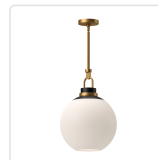

alora mood

P. 1.855.855.8926

CANADA: 102-19028 27th Ave. - Surrey, BC V3Z 5T1

USA: 3035 E. Lone Mountain Rd - Las Vegas, NV, 89081

COPPERFIELD PD520516AGOP

FIXTURE DIMENSIONS	D15-3/4" x H22-1/4"
LAMP TYPE	E26
MAX WATTAGE	60W
BULB QTY	1
BULBS INCLUDED	No
RECOMMENDED BULB TYPE	A19
VOLTAGE	120V
GLASS DETAILS	Opal Glass
MATERIAL	Aluminum; Glass; Steel;
ROD LENGTH	46" Max (3x12" + 1x6" + 1x4")
DIAMETER OF ROD	3/4"
WIRE LENGTH	60"
MINIMUM HANG HEIGHT	30"
SLOPED CEILING ADAPTABLE	Yes, Up to 90 Degrees
LOCATION	Dry
BARCODE	UPC 69175907333
CANOPY DIMENSIONS	D5-3/4"x H1"
FINISH OPTION(S)	Aged Gold; Opal Matte Glass;
BRAND	Alora Mood

[D - Diameter, L - Length, W - Width, H - Height, E - Extension]

AVAILABLE FINISHES:

PD520516AGOP

*For complete warranty terms, please visit: www.aloralighting.com/warranty