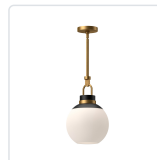

alora mood

P. 1.855.855.8926

CANADA: 102-19028 27th Ave. - Surrey, BC V3Z 5T1

USA: 3035 E. Lone Mountain Rd - Las Vegas, NV, 89081

COPPERFIELD PD520512AGOP

FIXTURE DIMENSIONS	D11-7/8" x H18-3/8"
LAMP TYPE	E26
MAX WATTAGE	60W
BULB QTY	1
BULBS INCLUDED	No
RECOMMENDED BULB TYPE	A19
VOLTAGE	120V
GLASS DETAILS	Opal Glass
MATERIAL	Aluminum; Glass; Steel;
ROD LENGTH	46" Max (3x12" + 1x6" + 1x4")
DIAMETER OF ROD	3/4"
WIRE LENGTH	60"
MINIMUM HANG HEIGHT	26"
SLOPED CEILING ADAPTABLE	Yes, Up to 90 Degrees
LOCATION	Dry
BARCODE	UPC 69175907329
CANOPY DIMENSIONS	D5-3/4"x H1"
FINISH OPTION(S)	Aged Gold; Opal Matte Glass;
BRAND	Alora Mood

[D - Diameter, L - Length, W - Width, H - Height, E - Extension]

AVAILABLE FINISHES:

PD520512AGOP

*For complete warranty terms, please visit: www.aloralighting.com/warranty