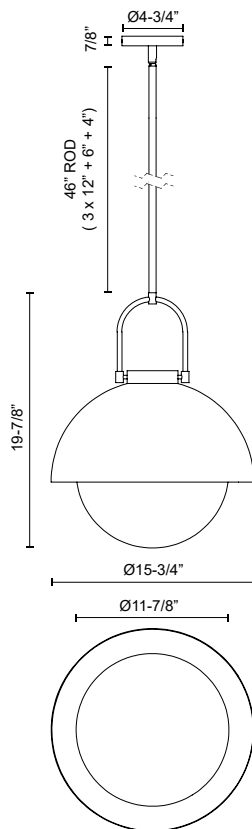

alora mood

P. 1.855.855.8926

CANADA: 102-19028 27th Ave. - Surrey, BC V3Z 5T1

USA: 3035 E. Lone Mountain Rd - Las Vegas, NV, 89081

HARPER PD507216AGOP

FIXTURE DIMENSIONS	D15-3/4" x H19-7/8"
LAMP TYPE	E26
MAX WATTAGE	60W
BULB QTY	1
BULBS INCLUDED	No
RECOMMENDED BULB TYPE	A19
VOLTAGE	120V
GLASS DETAILS	Opal Glass
SHADE DIMENSIONS	D15-3/4" x H7-7/8"
MATERIAL	Aluminum; Glass; Steel;
ROD LENGTH	46" Max (3x12" + 1x6" + 1x4")
DIAMETER OF ROD	1/2"
WIRE LENGTH	60"
MINIMUM HANG HEIGHT	27"
SLOPED CEILING ADAPTABLE	Yes, Up to 90 Degrees
LOCATION	Dry
BARCODE	UPC 69175907304
CANOPY DIMENSIONS	D4-3/4" x H7/8"
FINISH OPTION(S)	Aged Gold; Opal Matte Glass;
BRAND	Alora Mood

[D - Diameter, L - Length, W - Width, H - Height, E - Extension]

AVAILABLE FINISHES:

PD507216AGOP

*For complete warranty terms, please visit: www.aloralighting.com/warranty