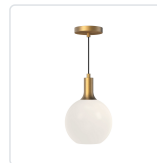

alora mood

P. 1.855.855.8926

CANADA: 102-19028 27th Ave. - Surrey, BC V3Z 5T1

USA: 3035 E. Lone Mountain Rd - Las Vegas, NV, 89081

CASTILLA PD506108AGOP

FIXTURE DIMENSIONS	D7-7/8" x H11-1/8"
LAMP TYPE	E26
MAX WATTAGE	60W
BULB QTY	1
BULBS INCLUDED	No
RECOMMENDED BULB TYPE	A19
VOLTAGE	120V
GLASS DETAILS	Opal Glass
MATERIAL	Glass; Steel;
WIRE LENGTH	72"
MINIMUM HANG HEIGHT	14"
SLOPED CEILING ADAPTABLE	Yes
LOCATION	Dry
BARCODE	UPC 69175907293
CANOPY DIMENSIONS	D4-3/4" x E7/8"
FINISH OPTION(S)	Aged Gold; Opal Matte Glass;
BRAND	Alora Mood

[D - Diameter, L - Length, W - Width, H - Height, E - Extension]

AVAILABLE FINISHES:

PD506108AGOP

*For complete warranty terms, please visit: www.aloralighting.com/warranty