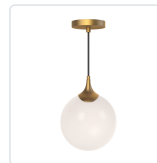

alora mood

P. 1.855.855.8926

CANADA: 102-19028 27th Ave. - Surrey, BC V3Z 5T1

USA: 3035 E. Lone Mountain Rd - Las Vegas, NV, 89081

NOUVEAU PD505108AGOP

FIXTURE DIMENSIONS	D7-7/8" x H10-1/2"
LAMP TYPE	E26
MAX WATTAGE	40W
BULB QTY	1
BULBS INCLUDED	No
RECOMMENDED BULB TYPE	A19
VOLTAGE	120V
GLASS DETAILS	Opal Glass
MATERIAL	Glass; Steel;
WIRE LENGTH	72"
MINIMUM HANG HEIGHT	12"
SLOPED CEILING ADAPTABLE	Yes
LOCATION	Dry
BARCODE	UPC 69175907260
CANOPY DIMENSIONS	D4-3/4" x H7/8"
FINISH OPTION(S)	Aged Gold; Opal Matte Glass;
BRAND	Alora Mood

[D - Diameter, L - Length, W - Width, H - Height, E - Extension]

AVAILABLE FINISHES:

PD505108AGOP

*For complete warranty terms, please visit: www.aloralighting.com/warranty