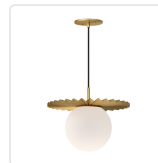

alora mood

P. 1.855.855.8926

CANADA: 102-19028 27th Ave. - Surrey, BC V3Z 5T1

USA: 3035 E. Lone Mountain Rd - Las Vegas, NV, 89081

PLUME PD501214BGOP

FIXTURE DIMENSIONS	D13-7/8" x H11-3/4"
LAMP TYPE	E26
MAX WATTAGE	60W
BULB QTY	1
BULBS INCLUDED	No
RECOMMENDED BULB TYPE	A19
VOLTAGE	120V
GLASS DETAILS	Opal Glass
MATERIAL	Glass; Steel;
WIRE LENGTH	72"
MINIMUM HANG HEIGHT	15"
SLOPED CEILING ADAPTABLE	Yes
LOCATION	Dry
BARCODE	UPC 69175907236
CANOPY DIMENSIONS	D4-3/4" x H3/8"
FINISH OPTION(S)	Brushed Gold; Opal Matte Glass;
BRAND	Alora Mood

[D - Diameter, L - Length, W - Width, H - Height, E - Extension]

AVAILABLE FINISHES:

PD501214BGOP

*For complete warranty terms, please visit: www.aloralighting.com/warranty