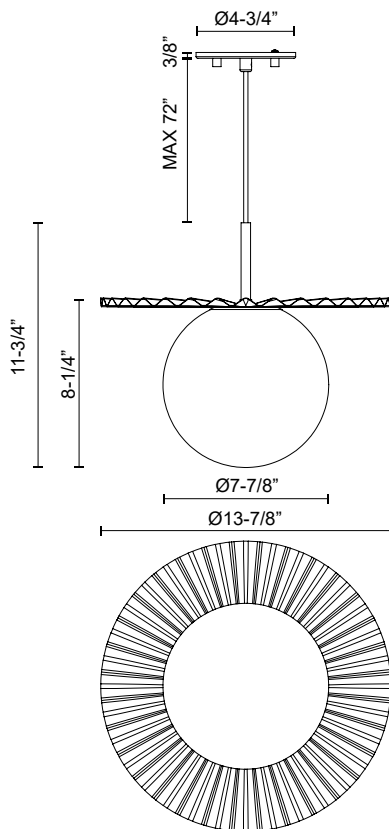

alora mood

P. 1.855.855.8926

CANADA: 102-19028 27th Ave. - Surrey, BC V3Z 5T1

USA: 3035 E. Lone Mountain Rd - Las Vegas, NV, 89081

PLUME PD501214BGOP

FIXTURE DIMENSIONS	D13-7/8" x H11-3/4"
LAMP TYPE	E26
MAX WATTAGE	60W
BULB QTY	1
BULBS INCLUDED	No
RECOMMENDED BULB TYPE	A19
VOLTAGE	120V
GLASS DETAILS	Opal Glass
MATERIAL	Glass; Steel;
WIRE LENGTH	72"
MINIMUM HANG HEIGHT	15"
SLOPED CEILING ADAPTABLE	Yes
LOCATION	Dry
BARCODE	UPC 69175907236
CANOPY DIMENSIONS	D4-3/4" x H3/8"
FINISH OPTION(S)	Brushed Gold; Opal Matte Glass;
BRAND	Alora Mood

[D - Diameter, L - Length, W - Width, H - Height, E - Extension]

AVAILABLE FINISHES:

PD501214BGOP

*For complete warranty terms, please visit: www.aloralighting.com/warranty