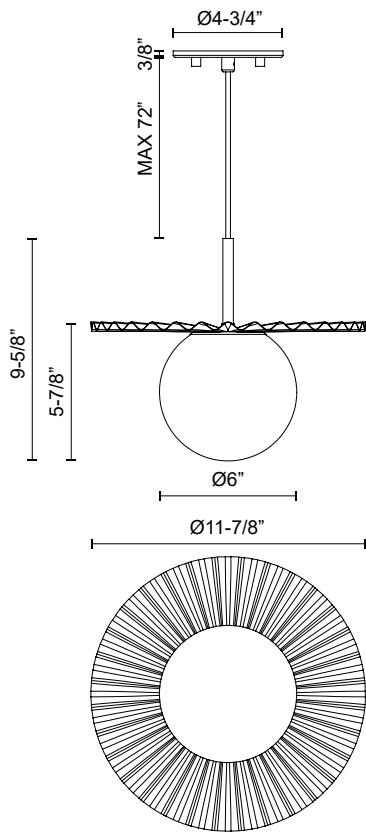

## PLUME PD501212BGOP

FIXTURE DIMENSIONS	D11-7/8" x H9-5/8"
LAMP TYPE	E26
MAX WATTAGE	60W
BULB QTY	1
BULBS INCLUDED	No
RECOMMENDED BULB TYPE	A15
VOLTAGE	120V
GLASS DETAILS	Opal Glass
MATERIAL	Glass; Steel;
WIRE LENGTH	72"
MINIMUM HANG HEIGHT	12"
SLOPED CEILING ADAPTABLE	Yes
LOCATION	Dry
BARCODE	UPC 69175907234
CANOPY DIMENSIONS	D4-3/4" x H3/8"
FINISH OPTION(S)	Brushed Gold; Opal Matte Glass;
BRAND	Alora Mood

[ D - Diameter, L - Length, W - Width, H - Height, E - Extension ]