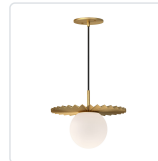

AVAILABLE FINISHES:

PD501212BGOP

*For complete warranty terms, please visit: www.aloralighting.com/warranty