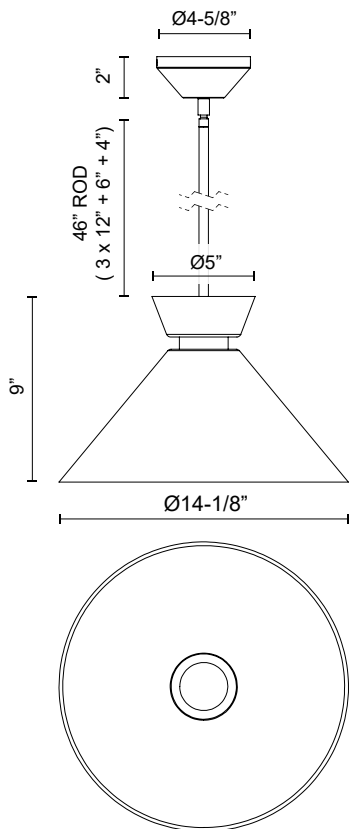

## HALSTON PD470514BGGO

FIXTURE DIMENSIONS	D14-1/8" x H9"
LAMP TYPE	E26
MAX WATTAGE	60W
BULB QTY	1
BULBS INCLUDED	No
RECOMMENDED BULB TYPE	A19
VOLTAGE	120V
GLASS DETAILS	Glossy Opal Glass
MATERIAL	Glass; Steel;
ROD LENGTH	46" Max (3x12" + 1x6" + 1x4")
DIAMETER OF ROD	1/2"
WIRE LENGTH	60"
MINIMUM HANG HEIGHT	15"
SLOPED CEILING ADAPTABLE	Yes, Up to 90 Degrees
LOCATION	Dry
BARCODE	UPC 69175907226
CANOPY DIMENSIONS	D4-5/8" x H2"
FINISH OPTION(S)	Brushed Gold; Glossy Opal Glass;
BRAND	Alora Mood

[ D - Diameter, L - Length, W - Width, H - Height, E - Extension ]