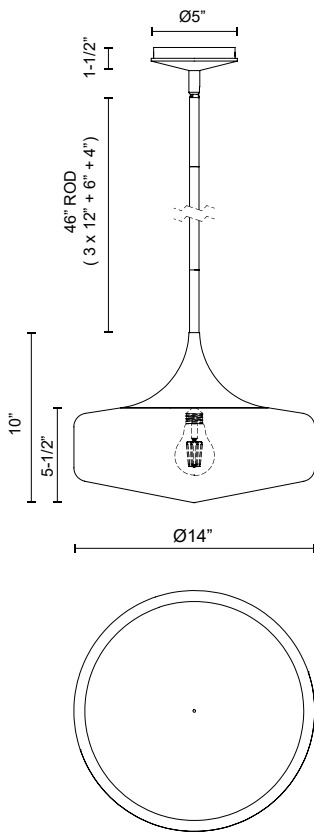

alora mood

P. 1.855.855.8926

CANADA: 102-19028 27th Ave. - Surrey, BC V3Z 5T1

USA: 3035 E. Lone Mountain Rd - Las Vegas, NV, 89081

LINCOLN PD440814BNGO

FIXTURE DIMENSIONS	D14" x H10"
LAMP TYPE	E26
MAX WATTAGE	60W
BULB QTY	1
BULBS INCLUDED	No
RECOMMENDED BULB TYPE	A19
VOLTAGE	120V
GLASS DETAILS	Glossy Opal Glass
MATERIAL	Glass; Steel;
ROD LENGTH	46" Max (3x12" + 1x6" + 1x4")
DIAMETER OF ROD	1/2"
WIRE LENGTH	60"
MINIMUM HANG HEIGHT	18"
SLOPED CEILING ADAPTABLE	Yes, Up to 90 Degrees
LOCATION	Dry
BARCODE	UPC 69175907222
CANOPY DIMENSIONS	D5" x H1-1/2"
FINISH OPTION(S)	Brushed Nickel; Glossy Opal Glass;
BRAND	Alora Mood

[D - Diameter, L - Length, W - Width, H - Height, E - Extension]

AVAILABLE FINISHES:

PD440814BNGO

*For complete warranty terms, please visit: www.aloralighting.com/warranty