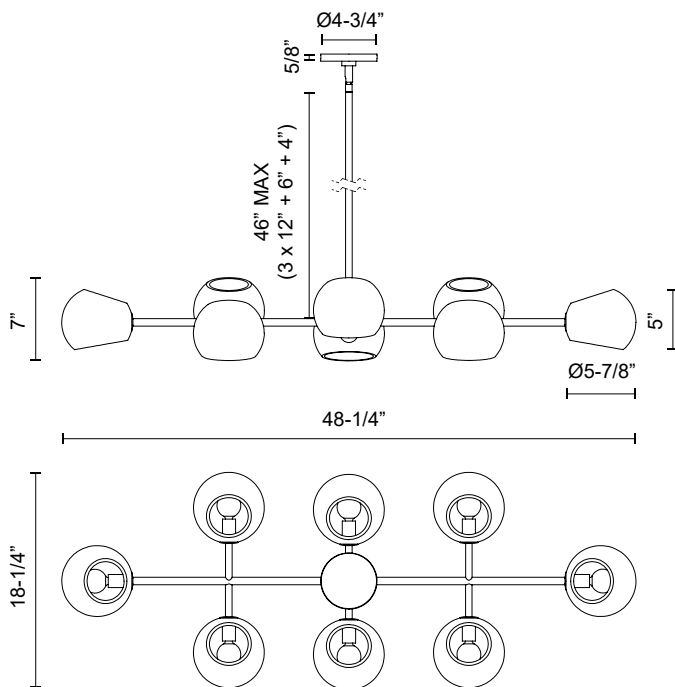

AVAILABLE FINISHES:

*For complete warranty terms, please visit: www.aloralighting.com/warranty