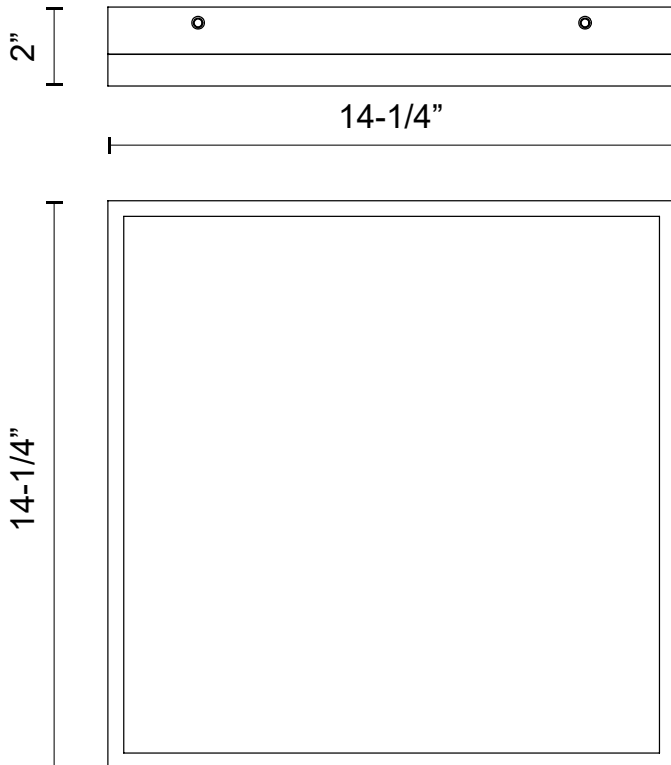

SYDNEY FM553214AGMB

| | |
|--------------------|--------------------------------|
| FIXTURE DIMENSIONS | L14-1/4" x W14-1/4" x H2" |
| LIGHT SOURCE | AC LED |
| WATTAGE | 36W |
| DELIVERED LUMENS | 1725lm* |
| VOLTAGE | 120V |
| COLOR TEMPERATURE | 3000K |
| CRI (RA) | 90CRI |
| DIMMABLE | Yes, ELV Dimmer (Not Included) |
| GLASS DETAILS | Frosted Glass |
| MATERIAL | Glass; Steel; |
| LOCATION | Dry |
| BARCODE | UPC 69175907613 |
| FINISH OPTION(S) | Aged Gold; Matte Black; |
| BRAND | Alora Mood |

[D - Diameter, L - Length, W - Width, H - Height, E - Extension]

AVAILABLE FINISHES:

FM553214AGMB

*For complete warranty terms, please visit: www.aloralighting.com/warranty