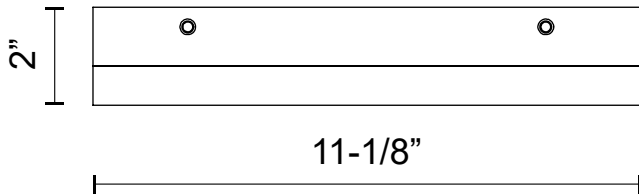

SYDNEY FM553211AGMB

| | |
|--------------------|--------------------------------|
| FIXTURE DIMENSIONS | L11-1/8" x W11-1/8" x H2" |
| LIGHT SOURCE | AC LED |
| WATTAGE | 23W |
| DELIVERED LUMENS | 1300lm* |
| VOLTAGE | 120V |
| COLOR TEMPERATURE | 3000K |
| CRI (RA) | 90CRI |
| DIMMABLE | Yes, ELV Dimmer (Not Included) |
| GLASS DETAILS | Frosted Glass |
| MATERIAL | Glass; Steel; |
| LOCATION | Dry |
| BARCODE | UPC 69175907611 |
| FINISH OPTION(S) | Aged Gold; Matte Black; |
| BRAND | Alora Mood |

[D - Diameter, L - Length, W - Width, H - Height, E - Extension]

AVAILABLE FINISHES:

FM553211AGMB

*For complete warranty terms, please visit: www.aloralighting.com/warranty