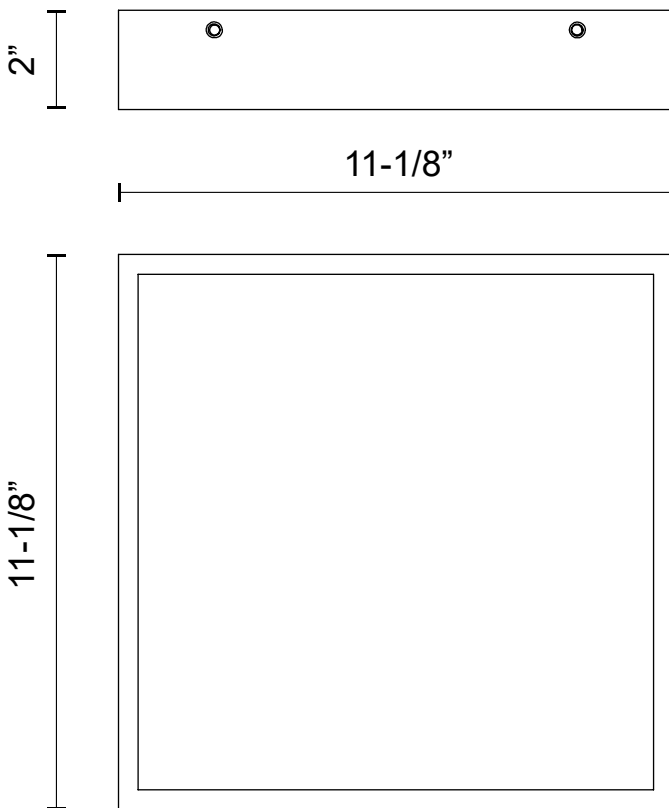

## SYDNEY FM553011AG

FIXTURE DIMENSIONS	L11-1/8" x W11-1/8" x H2"
LIGHT SOURCE	AC LED
WATTAGE	23W
DELIVERED LUMENS	1300lm*
VOLTAGE	120V
COLOR TEMPERATURE	3000K
CRI (RA)	90CRI
DIMMABLE	Yes, ELV Dimmer (Not Included)
GLASS DETAILS	Frosted Glass
MATERIAL	Glass; Steel;
LOCATION	Dry
BARCODE	UPC 69175907607
FINISH OPTION(S)	Aged Gold
BRAND	Alora Mood

[ D - Diameter, L - Length, W - Width, H - Height, E - Extension ]