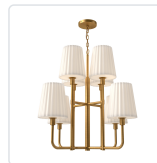

AVAILABLE FINISHES:

CH628830AGOP

*For complete warranty terms, please visit: www.aloralighting.com/warranty