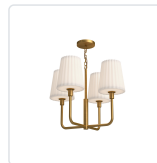

AVAILABLE FINISHES:

CH628423AGOP

*For complete warranty terms, please visit: www.aloralighting.com/warranty