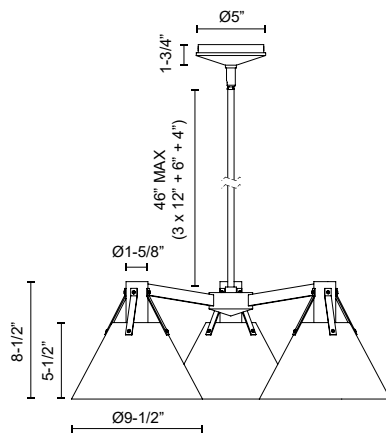

## ARCHER CH584525MB

FIXTURE DIMENSIONS	D25-1/8" x H8-1/2"
LAMP TYPE	E26
MAX WATTAGE	60W
BULB QTY	3
BULBS INCLUDED	No
RECOMMENDED BULB TYPE	A19
VOLTAGE	120V
SHADE DIMENSIONS	D9-1/2" x H5-5/8"
MATERIAL	Steel
ROD LENGTH	46" Max (3x12" + 1x6" + 1x4")
DIAMETER OF ROD	1-1/2"
WIRE LENGTH	60"
MINIMUM HANG HEIGHT	16"
SLOPED CEILING ADAPTABLE	Yes, Up to 90 Degrees
LOCATION	Dry
BARCODE	UPC 69175907657
CANOPY DIMENSIONS	D5" x H1-3/4"
FINISH OPTION(S)	Matte Black
BRAND	Alora Mood

[ D - Diameter, L - Length, W - Width, H - Height, E - Extension ]