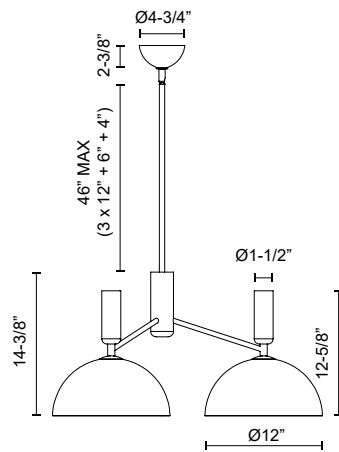

alora mood

P. 1.855.855.8926

CANADA: 102-19028 27th Ave. - Surrey, BC V3Z 5T1

USA: 3035 E. Lone Mountain Rd - Las Vegas, NV, 89081

JUDE CH563335BGCL

FIXTURE DIMENSIONS	D38-1/8" x H14-3/8"
LAMP TYPE	E26
MAX WATTAGE	60W
BULB QTY	3
BULBS INCLUDED	No
RECOMMENDED BULB TYPE	A19
VOLTAGE	120V
GLASS DETAILS	Clear Glass
MATERIAL	Glass; Steel;
ROD LENGTH	46" Max (3x12" + 1x6" + 1x4")
DIAMETER OF ROD	1/2"
WIRE LENGTH	60"
MINIMUM HANG HEIGHT	24"
SLOPED CEILING ADAPTABLE	Yes, Up to 90 Degrees
LOCATION	Dry
BARCODE	UPC 69175907780
CANOPY DIMENSIONS	D4-3/4" x H2-3/8"
FINISH OPTION(S)	Brushed Gold; Clear Glass;
BRAND	Alora Mood

[D - Diameter, L - Length, W - Width, H - Height, E - Extension]

AVAILABLE FINISHES:

CH563335BGCL

*For complete warranty terms, please visit: www.aloralighting.com/warranty