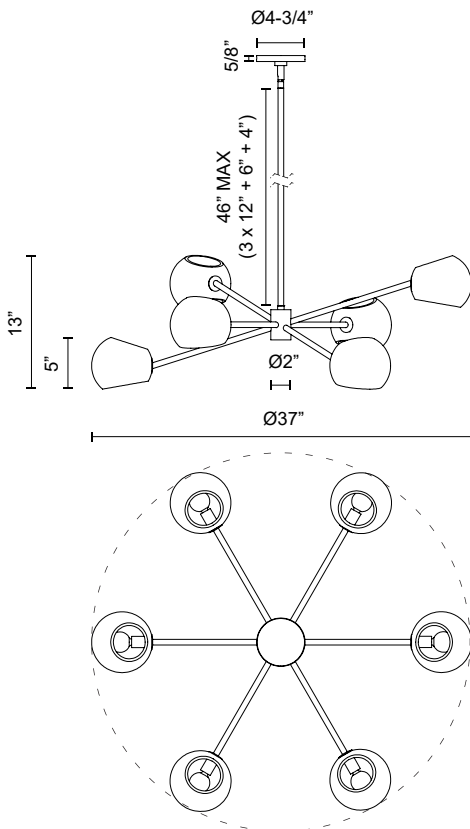

alora mood

P. 1.855.855.8926

CANADA: 102-19028 27th Ave. - Surrey, BC V3Z 5T1

USA: 3035 E. Lone Mountain Rd - Las Vegas, NV, 89081

WILLOW CH548637MBSM

FIXTURE DIMENSIONS	D37" x H13"
LAMP TYPE	E12
MAX WATTAGE	60W
BULB QTY	6
BULBS INCLUDED	No
RECOMMENDED BULB TYPE	G12.5
VOLTAGE	120V
GLASS DETAILS	Smoked Glass
MATERIAL	Glass; Steel;
ROD LENGTH	46" Max (3x12" + 1x6" + 1x4")
DIAMETER OF ROD	5/8"
WIRE LENGTH	60"
MINIMUM HANG HEIGHT	18"
SLOPED CEILING ADAPTABLE	Yes, Up to 90 Degrees
LOCATION	Dry
BARCODE	UPC 69175907529
CANOPY DIMENSIONS	D4-3/4" x H5/8"
FINISH OPTION(S)	Smoked Solid Glass; Matte Black;
BRAND	Alora Mood

[D - Diameter, L - Length, W - Width, H - Height, E - Extension]

AVAILABLE FINISHES:

CH548637MBSM

*For complete warranty terms, please visit: www.aloralighting.com/warranty