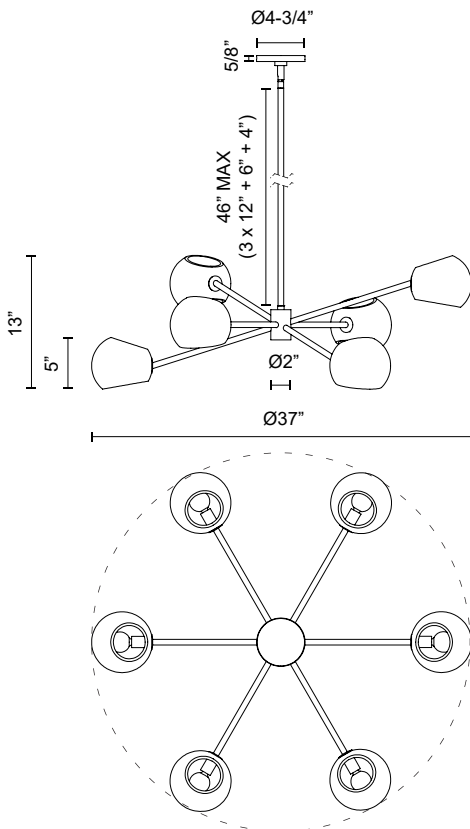

alora mood

P. 1.855.855.8926

CANADA: 102-19028 27th Ave. - Surrey, BC V3Z 5T1

USA: 3035 E. Lone Mountain Rd - Las Vegas, NV, 89081

WILLOW CH548637BGOP

FIXTURE DIMENSIONS	D37" x H13"
LAMP TYPE	E12
MAX WATTAGE	60W
BULB QTY	6
BULBS INCLUDED	No
RECOMMENDED BULB TYPE	G12.5
VOLTAGE	120V
GLASS DETAILS	Opal Glass
MATERIAL	Glass; Steel;
ROD LENGTH	46" Max (3x12" + 1x6" + 1x4")
DIAMETER OF ROD	5/8"
WIRE LENGTH	60"
MINIMUM HANG HEIGHT	18"
SLOPED CEILING ADAPTABLE	Yes, Up to 90 Degrees
LOCATION	Dry
BARCODE	UPC 69175907524
CANOPY DIMENSIONS	D4-3/4" x H5/8"
FINISH OPTION(S)	Brushed Gold; Opal Matte Glass;
BRAND	Alora Mood

[D - Diameter, L - Length, W - Width, H - Height, E - Extension]

AVAILABLE FINISHES:

CH548637BGOP

*For complete warranty terms, please visit: www.aloralighting.com/warranty