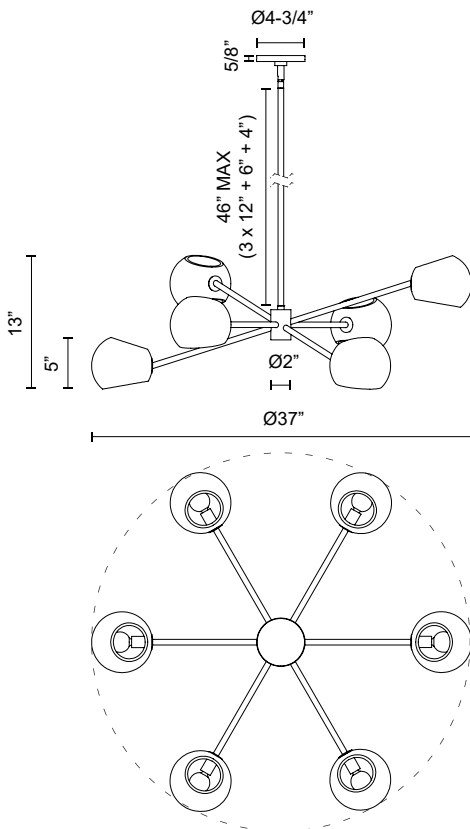

alora mood

P. 1.855.855.8926

CANADA: 102-19028 27th Ave. - Surrey, BC V3Z 5T1

USA: 3035 E. Lone Mountain Rd - Las Vegas, NV, 89081

WILLOW CH548637BGCP

FIXTURE DIMENSIONS	D37" x H13"
LAMP TYPE	E12
MAX WATTAGE	60W
BULB QTY	6
BULBS INCLUDED	No
RECOMMENDED BULB TYPE	G12.5
VOLTAGE	120V
GLASS DETAILS	Copper Glass
MATERIAL	Glass; Steel;
ROD LENGTH	46" Max (3x12" + 1x6" + 1x4")
DIAMETER OF ROD	5/8"
WIRE LENGTH	60"
MINIMUM HANG HEIGHT	18"
SLOPED CEILING ADAPTABLE	Yes, Up to 90 Degrees
LOCATION	Dry
BARCODE	UPC 69175907522
CANOPY DIMENSIONS	D4-3/4" x H5/8"
FINISH OPTION(S)	Brushed Gold; Copper Glass;
BRAND	Alora Mood

[D - Diameter, L - Length, W - Width, H - Height, E - Extension]

AVAILABLE FINISHES:

CH548637BGCP

*For complete warranty terms, please visit: www.aloralighting.com/warranty