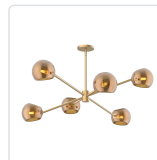

alora mood

P. 1.855.855.8926

CANADA: 102-19028 27th Ave. - Surrey, BC V3Z 5T1

USA: 3035 E. Lone Mountain Rd - Las Vegas, NV, 89081

WILLOW CH548637BGCP

FIXTURE DIMENSIONS	D37" x H13"
LAMP TYPE	E12
MAX WATTAGE	60W
BULB QTY	6
BULBS INCLUDED	No
RECOMMENDED BULB TYPE	G12.5
VOLTAGE	120V
GLASS DETAILS	Copper Glass
MATERIAL	Glass; Steel;
ROD LENGTH	46" Max (3x12" + 1x6" + 1x4")
DIAMETER OF ROD	5/8"
WIRE LENGTH	60"
MINIMUM HANG HEIGHT	18"
SLOPED CEILING ADAPTABLE	Yes, Up to 90 Degrees
LOCATION	Dry
BARCODE	UPC 69175907522
CANOPY DIMENSIONS	D4-3/4" x H5/8"
FINISH OPTION(S)	Brushed Gold; Copper Glass;
BRAND	Alora Mood

[D - Diameter, L - Length, W - Width, H - Height, E - Extension]

AVAILABLE FINISHES:

CH548637BGCP

*For complete warranty terms, please visit: www.aloralighting.com/warranty