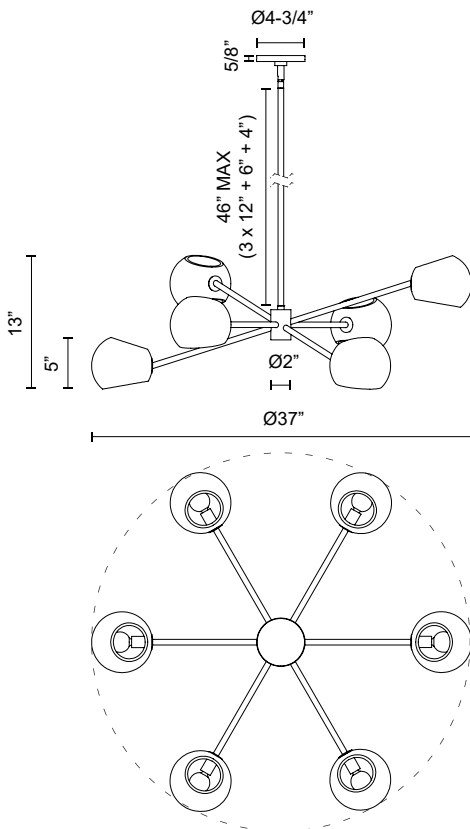

alora mood

P. 1.855.855.8926

CANADA: 102-19028 27th Ave. - Surrey, BC V3Z 5T1

USA: 3035 E. Lone Mountain Rd - Las Vegas, NV, 89081

WILLOW CH548637BGCL

FIXTURE DIMENSIONS	D37" x H13"
LAMP TYPE	E12
MAX WATTAGE	60W
BULB QTY	6
BULBS INCLUDED	No
RECOMMENDED BULB TYPE	G12.5
VOLTAGE	120V
GLASS DETAILS	Clear Glass
MATERIAL	Glass; Steel;
ROD LENGTH	46" Max (3x12" + 1x6" + 1x4")
DIAMETER OF ROD	5/8"
WIRE LENGTH	60"
MINIMUM HANG HEIGHT	18"
SLOPED CEILING ADAPTABLE	Yes, Up to 90 Degrees
LOCATION	Dry
BARCODE	UPC 69175907523
CANOPY DIMENSIONS	D4-3/4" x H5/8"
FINISH OPTION(S)	Brushed Gold; Clear Glass;
BRAND	Alora Mood

[D - Diameter, L - Length, W - Width, H - Height, E - Extension]

AVAILABLE FINISHES:

CH548637BGCL

*For complete warranty terms, please visit: www.aloralighting.com/warranty