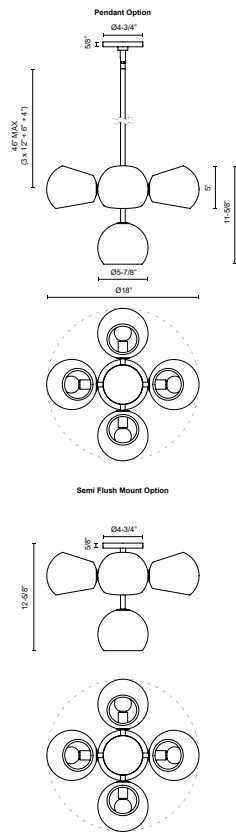

alora mood

P. 1.855.855.8926

CANADA: 102-19028 27th Ave. - Surrey, BC V3Z 5T1

USA: 3035 E. Lone Mountain Rd - Las Vegas, NV, 89081

WILLOW CH548518MBSM

FIXTURE DIMENSIONS	D18" x H11-5/8"
LAMP TYPE	E12
MAX WATTAGE	60W
BULB QTY	5
BULBS INCLUDED	No
RECOMMENDED BULB TYPE	G12.5
VOLTAGE	120V
GLASS DETAILS	Smoked Glass
MATERIAL	Glass; Steel;
ROD LENGTH	46" Max (3x12" + 1x6" + 1x4")
DIAMETER OF ROD	5/8"
WIRE LENGTH	60"
MINIMUM HANG HEIGHT	12-3/4"
SLOPED CEILING ADAPTABLE	Yes, Up to 90 Degrees
LOCATION	Dry
BARCODE	UPC 69175907521
CANOPY DIMENSIONS	D4-3/4" x H5/8"
FINISH OPTION(S)	Smoked Solid Glass; Matte Black;
BRAND	Alora Mood

[D - Diameter, L - Length, W - Width, H - Height, E - Extension]

AVAILABLE FINISHES:

CH548518MBSM

*For complete warranty terms, please visit: www.aloralighting.com/warranty