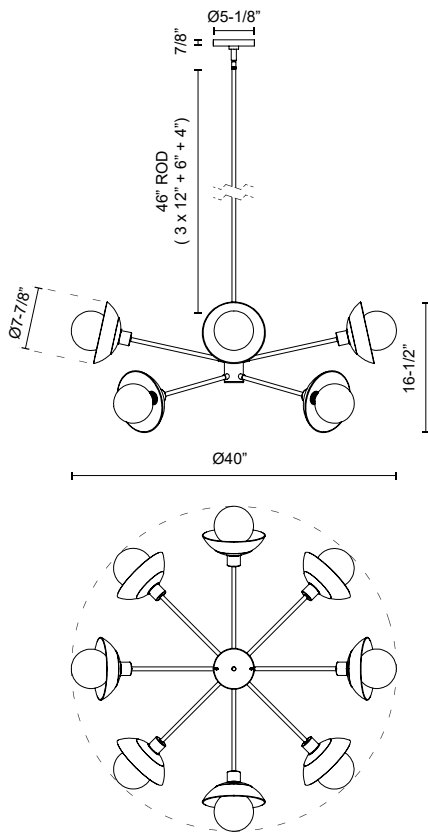

## FRANCESCA CH517338AGCL

FIXTURE DIMENSIONS	D40" x H16-1/2"
LAMP TYPE	E26
MAX WATTAGE	60W
BULB QTY	8
BULBS INCLUDED	No
RECOMMENDED BULB TYPE	G125
VOLTAGE	120V
GLASS DETAILS	Clear Glass
MATERIAL	Glass; Steel;
ROD LENGTH	46" Max (3x12" + 1x6" + 1x4")
DIAMETER OF ROD	3/4"
WIRE LENGTH	60"
MINIMUM HANG HEIGHT	25"
SLOPED CEILING ADAPTABLE	Yes, Up to 90 Degrees
LOCATION	Dry
BARCODE	UPC 69175907306
CANOPY DIMENSIONS	D5-1/8" x H7/8"
FINISH OPTION(S)	Aged Gold; Clear Glass;
BRAND	Alora Mood

[ D - Diameter, L - Length, W - Width, H - Height, E - Extension ]