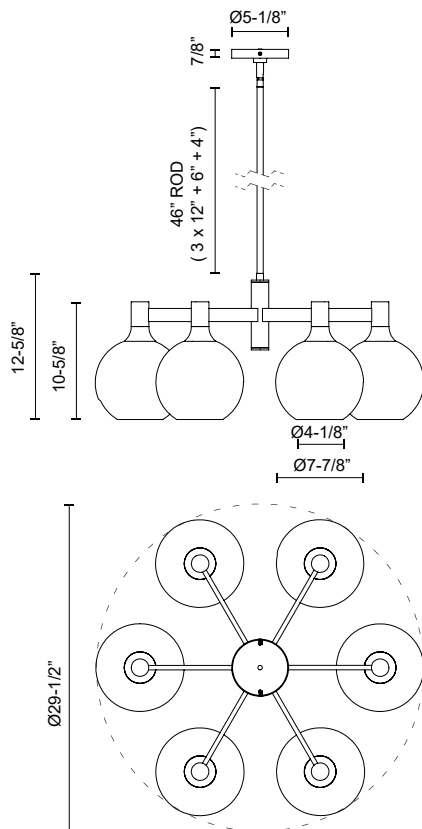

alora mood

P. 1.855.855.8926

CANADA: 102-19028 27th Ave. - Surrey, BC V3Z 5T1

USA: 3035 E. Lone Mountain Rd - Las Vegas, NV, 89081

CASTILLA CH506230AGOP

FIXTURE DIMENSIONS	D29-1/2" x H12-5/8"
LAMP TYPE	E26
MAX WATTAGE	60W
BULB QTY	6
BULBS INCLUDED	No
RECOMMENDED BULB TYPE	A19
VOLTAGE	120V
GLASS DETAILS	Opal Glass
MATERIAL	Glass; Steel;
ROD LENGTH	46" Max (3x12" + 1x6" + 1x4")
DIAMETER OF ROD	3/4"
WIRE LENGTH	60"
MINIMUM HANG HEIGHT	20"
SLOPED CEILING ADAPTABLE	Yes, Up to 90 Degrees
LOCATION	Dry
BARCODE	UPC 69175907277
CANOPY DIMENSIONS	D5-1/8" x H7/8"
FINISH OPTION(S)	Aged Gold; Opal Matte Glass;
BRAND	Alora Mood

[D - Diameter, L - Length, W - Width, H - Height, E - Extension]

AVAILABLE FINISHES:

CH506230AGOP

*For complete warranty terms, please visit: www.aloralighting.com/warranty