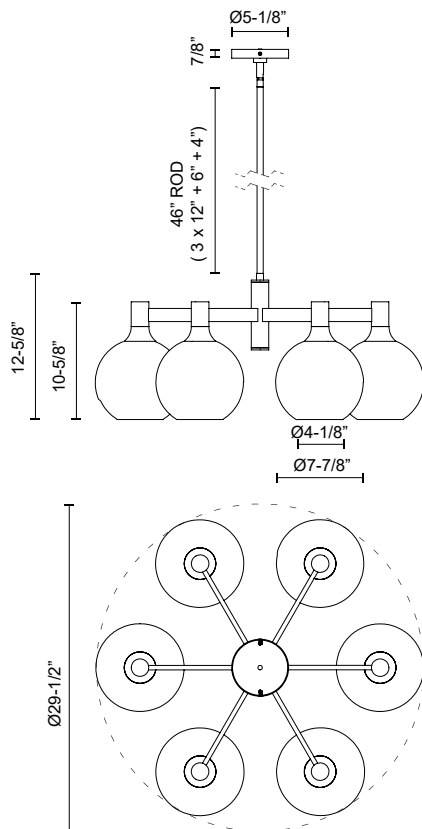

alora mood

P. 1.855.855.8926

CANADA: 102-19028 27th Ave. - Surrey, BC V3Z 5T1

USA: 3035 E. Lone Mountain Rd - Las Vegas, NV, 89081

CASTILLA CH506230AGCL

FIXTURE DIMENSIONS	D29-1/2" x H12-5/8"
LAMP TYPE	E26
MAX WATTAGE	60W
BULB QTY	6
BULBS INCLUDED	No
RECOMMENDED BULB TYPE	A19
VOLTAGE	120V
GLASS DETAILS	Clear Glass
MATERIAL	Glass; Steel;
ROD LENGTH	46" Max (3x12" + 1x6" + 1x4")
DIAMETER OF ROD	3/4"
WIRE LENGTH	60"
MINIMUM HANG HEIGHT	20"
SLOPED CEILING ADAPTABLE	Yes, Up to 90 Degrees
LOCATION	Dry
BARCODE	UPC 69175907276
CANOPY DIMENSIONS	D5-1/8" x H7/8"
FINISH OPTION(S)	Aged Gold; Clear Glass;
BRAND	Alora Mood

[D - Diameter, L - Length, W - Width, H - Height, E - Extension]

AVAILABLE FINISHES:

CH506230AGCL

*For complete warranty terms, please visit: www.aloralighting.com/warranty