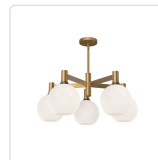

AVAILABLE FINISHES:

CH506129AGOP

*For complete warranty terms, please visit: www.aloralighting.com/warranty