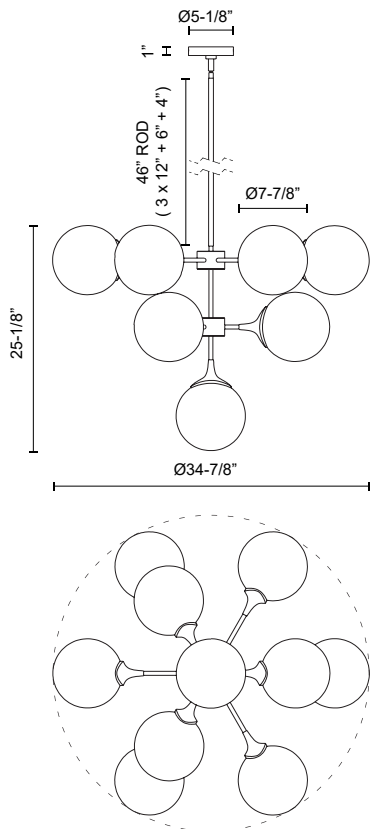

alora mood

P. 1.855.855.8926

CANADA: 102-19028 27th Ave. - Surrey, BC V3Z 5T1

USA: 3035 E. Lone Mountain Rd - Las Vegas, NV, 89081

NOUVEAU CH505335AGOP

FIXTURE DIMENSIONS	D34-7/8" x H25-1/8"
LAMP TYPE	E26
MAX WATTAGE	40W
BULB QTY	10
BULBS INCLUDED	No
RECOMMENDED BULB TYPE	A19
VOLTAGE	120V
GLASS DETAILS	Opal Glass
MATERIAL	Glass; Steel;
ROD LENGTH	46" Max (3x12" + 1x6" + 1x4")
DIAMETER OF ROD	1/2"
WIRE LENGTH	60"
MINIMUM HANG HEIGHT	30"
SLOPED CEILING ADAPTABLE	Yes, Up to 90 Degrees
LOCATION	Dry
BARCODE	UPC 69175907254
CANOPY DIMENSIONS	D5-1/8" x H1"
FINISH OPTION(S)	Aged Gold; Opal Matte Glass;
BRAND	Alora Mood

[D - Diameter, L - Length, W - Width, H - Height, E - Extension]

AVAILABLE FINISHES:

CH505335AGOP

*For complete warranty terms, please visit: www.aloralighting.com/warranty