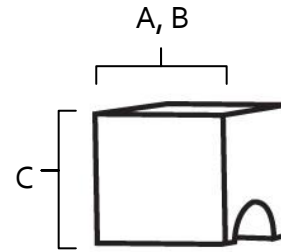

SPECIFICATIONS

**CONTEMPORARY
SQUARE KNOBS**

FEATURES

- Modern styling
- Multiple finishes
- Concealed installation

WARRANTY

Limited lifetime

FINISHES

- Polished Chrome (PC)
- Barcelona (BARC)
- Bronze (BRZ)
- Chocolate Bronze (CHBRZ)
- Polished Nickel (PN)
- Satin Nickel (SN)
- Satin Brass (SB)

MATERIAL

Brass

Item#	A	B	C
A853-34	3/4"	3/4"	3/4"
A853-1	1"	1"	1"

KEY:

- A - Length
- B - Width
- C - Projection

NOTE: Dimensions and specifications are subject to change without notice.