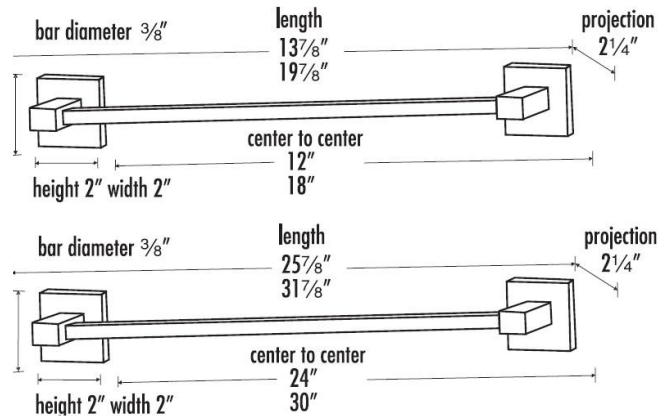

SPECIFICATIONS

**CONTEMPORARY II
TOWEL BAR**

FEATURES

- Modern styling
- Multiple finishes
- Concealed installation

WARRANTY

Limited lifetime

FINISHES

- Polished Brass/Non-lacquered (PB/NL)
- Polished Chrome (PC)
- Bronze (BRZ)
- Polished Nickel (PN)
- Satin Nickel (SN)

MATERIAL

Brass

Item#

- A8420-12**
- A8420-18**
- A8420-24**
- A8420-30**

NOTE: Dimensions and specifications are subject to change without notice.